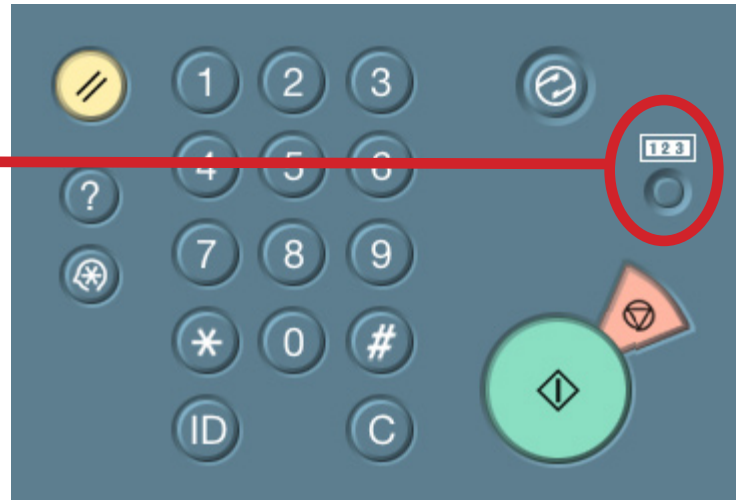

To locate the serial number on your imagePRESS.

1. Go to the imagePRESS console, and press the counter button located on the right hand side.

2. The serial number will be located on the bottom of the screen, as shown.